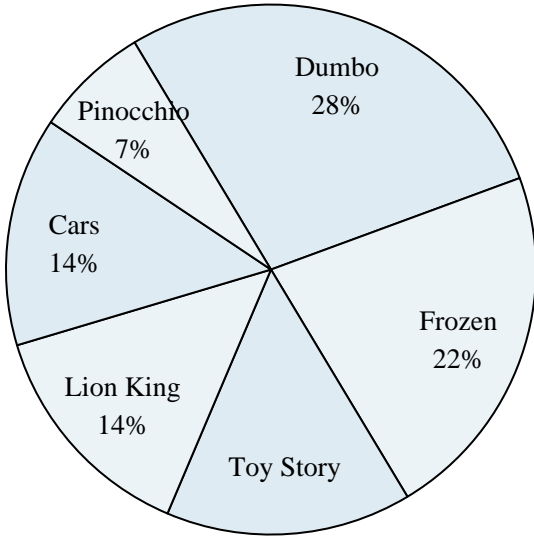

Use the graph to solve.

**Favorite Disney Movie**

- 1) What percent of people said either Cars or Dumbo was their favorite?
- 2) Which movie was the most popular?
- 3) Which movie was the least popular?
- 4) Which two movies did about half the people say was their favorite?
- 5) What percent of people said Lion King was their favorite?

**Favorite Pet**

- 6) What percent of people said the cat was their favorite pet?
- 7) What percent of people preferred either the hamster or the spider?
- 8) Which pet did the greatest number of people like?
- 9) Which two pets did about half the people say was their favorite?
- 10) Which pet did the least amount of people say was their favorite?

**Answers**

1. \_\_\_\_\_
2. \_\_\_\_\_
3. \_\_\_\_\_
4. \_\_\_\_\_
5. \_\_\_\_\_
6. \_\_\_\_\_
7. \_\_\_\_\_
8. \_\_\_\_\_
9. \_\_\_\_\_
10. \_\_\_\_\_

Use the graph to solve.

**Favorite Disney Movie**

- 1) What percent of people said either Cars or Dumbo was their favorite?
- 2) Which movie was the most popular?
- 3) Which movie was the least popular?
- 4) Which two movies did about half the people say was their favorite?
- 5) What percent of people said Lion King was their favorite?