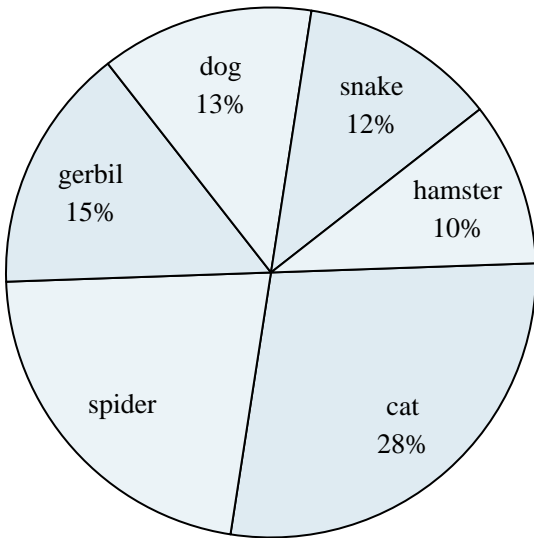

**Favorite Pet**

- 6) What percent of people said the cat was their favorite pet?
- 7) What percent of people preferred either the hamster or the spider?
- 8) Which pet did the greatest number of people like?
- 9) Which two pets did about half the people say was their favorite?
- 10) Which pet did the least amount of people say was their favorite?

**Answers**

1. \_\_\_\_\_
2. \_\_\_\_\_
3. \_\_\_\_\_
4. \_\_\_\_\_
5. \_\_\_\_\_
6. \_\_\_\_\_
7. \_\_\_\_\_
8. \_\_\_\_\_
9. \_\_\_\_\_
10. \_\_\_\_\_

Use the graph to solve.

**Favorite Disney Movie**

- 1) What percent of people said either Cars or Dumbo was their favorite?
- 2) Which movie was the most popular?
- 3) Which movie was the least popular?
- 4) Which two movies did about half the people say was their favorite?
- 5) What percent of people said Lion King was their favorite?

Answers

1. 42%
2. Dumbo
3. Pinocchio
4. Dumbo & Frozen
5. 14%
6. 28%
7. 32%
8. cat
9. cat & spider
10. hamster