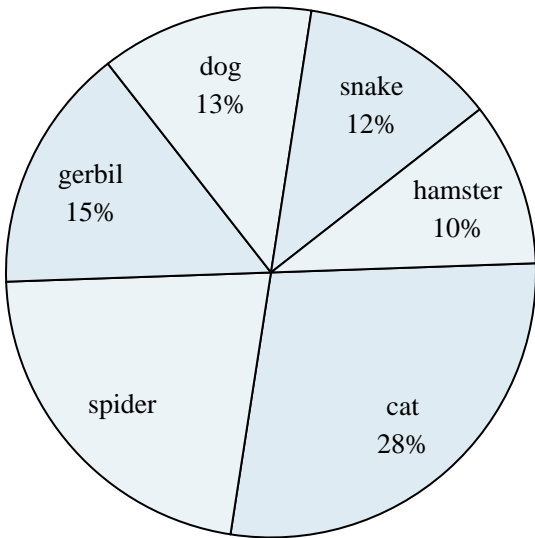

Use the graph to solve.

**Favorite Disney Movie**

- 1) What percent of people said either Cars or Dumbo was their favorite?
- 2) Which movie was the most popular?
- 3) Which movie was the least popular?
- 4) Which two movies did about half the people say was their favorite?
- 5) What percent of people said Lion King was their favorite?

**Favorite Pet**

- 6) What percent of people said the cat was their favorite pet?
- 7) What percent of people preferred either the hamster or the spider?
- 8) Which pet did the greatest number of people like?
- 9) Which two pets did about half the people say was their favorite?
- 10) Which pet did the least amount of people say was their favorite?

**Answers**

1. \_\_\_\_\_
2. \_\_\_\_\_
3. \_\_\_\_\_
4. \_\_\_\_\_
5. \_\_\_\_\_
6. \_\_\_\_\_
7. \_\_\_\_\_
8. \_\_\_\_\_
9. \_\_\_\_\_
10. \_\_\_\_\_

Use the graph to solve.

**Favorite Disney Movie**

- 1) What percent of people said either Cars or Dumbo was their favorite?
- 2) Which movie was the most popular?
- 3) Which movie was the least popular?
- 4) Which two movies did about half the people say was their favorite?
- 5) What percent of people said Lion King was their favorite?

Answers

1. 42%
2. Dumbo
3. Pinocchio
4. Dumbo & Frozen
5. 14%
6. 28%
7. 32%
8. cat
9. cat & spider
10. hamster