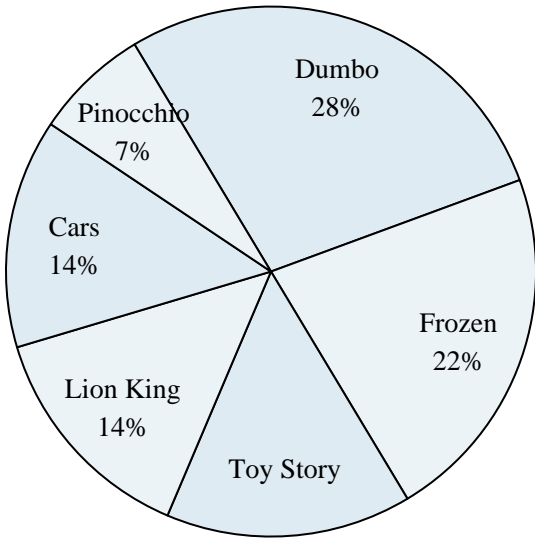

Use the graph to solve.

**Favorite Disney Movie**

- 1) What percent of people said either Cars or Dumbo was their favorite?
- 2) Which movie was the most popular?
- 3) Which movie was the least popular?
- 4) Which two movies did about half the people say was their favorite?
- 5) What percent of people said Lion King was their favorite?

**Favorite Pet**

- 6) What percent of people said the cat was their favorite pet?
- 7) What percent of people preferred either the hamster or the spider?
- 8) Which pet did the greatest number of people like?
- 9) Which two pets did about half the people say was their favorite?
- 10) Which pet did the least amount of people say was their favorite?

**Answers**

1. \_\_\_\_\_
2. \_\_\_\_\_
3. \_\_\_\_\_
4. \_\_\_\_\_
5. \_\_\_\_\_
6. \_\_\_\_\_
7. \_\_\_\_\_
8. \_\_\_\_\_
9. \_\_\_\_\_
10. \_\_\_\_\_

Use the graph to solve.

**Favorite Disney Movie**

- 1) What percent of people said either Cars or Dumbo was their favorite?
- 2) Which movie was the most popular?
- 3) Which movie was the least popular?
- 4) Which two movies did about half the people say was their favorite?
- 5) What percent of people said Lion King was their favorite?