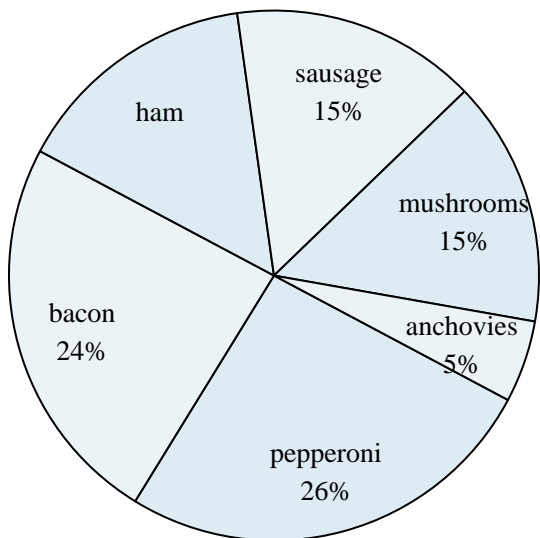

Use the graph to solve.

Favorite Pizza Topping

- 1) What percent of people said ham was their favorite?
- 2) Which topping was the least popular?
- 3) Which two toppings did about half the people like the best?
- 4) What percent of people said either sausage or mushrooms was their favorite?
- 5) Which topping was the most popular?

Favorite Game Character

- 6) Which character was the least popular?
- 7) What percent of people said Pikachu was their favorite?
- 8) Which two characters did about half the people say was their favorite?
- 9) What percent of people said either Samus or Sonic was their favorite?
- 10) Which character was the most popular?

Answers

1. _____
2. _____
3. _____
4. _____
5. _____
6. _____
7. _____
8. _____
9. _____
10. _____

Use the graph to solve.

Favorite Pizza Topping

- 1) What percent of people said ham was their favorite?
- 2) Which topping was the least popular?
- 3) Which two toppings did about half the people like the best?
- 4) What percent of people said either sausage or mushrooms was their favorite?
- 5) Which topping was the most popular?

Answers

1. 15%
2. anchovies
3. pepperoni & bacon
4. 30%
5. pepperoni
6. DK
7. 16%
8. Link & Samus
9. 31%
10. Link