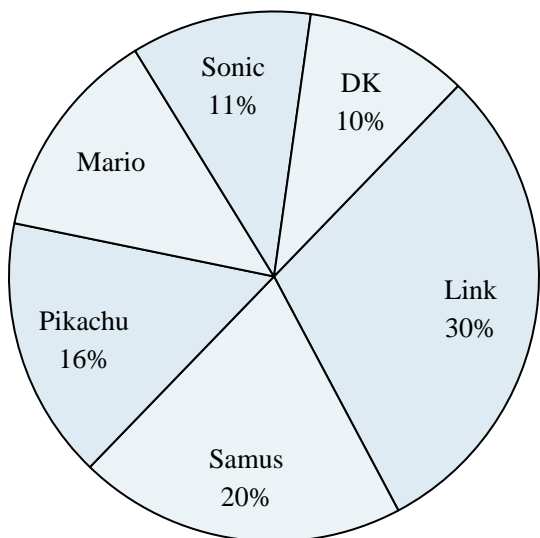

Favorite Game Character

- 6) Which character was the least popular?
- 7) What percent of people said Pikachu was their favorite?
- 8) Which two characters did about half the people say was their favorite?
- 9) What percent of people said either Samus or Sonic was their favorite?
- 10) Which character was the most popular?

Answers

1. _____
2. _____
3. _____
4. _____
5. _____
6. _____
7. _____
8. _____
9. _____
10. _____

Use the graph to solve.

Favorite Pizza Topping

- 1) What percent of people said ham was their favorite?
- 2) Which topping was the least popular?
- 3) Which two toppings did about half the people like the best?
- 4) What percent of people said either sausage or mushrooms was their favorite?
- 5) Which topping was the most popular?