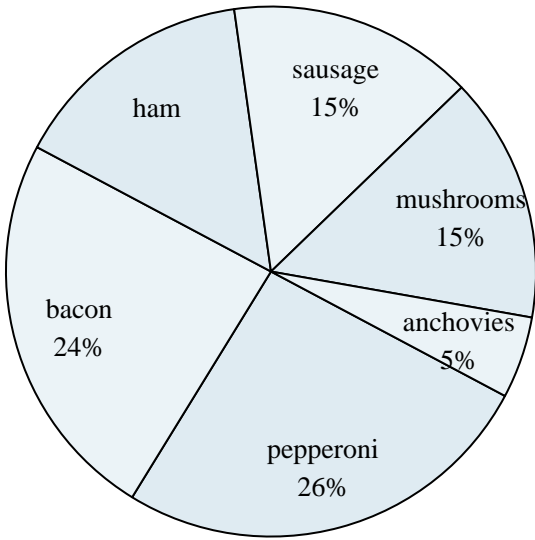

Use the graph to solve.

Favorite Pizza Topping

- 1) What percent of people said ham was their favorite?
- 2) Which topping was the least popular?
- 3) Which two toppings did about half the people like the best?
- 4) What percent of people said either sausage or mushrooms was their favorite?
- 5) Which topping was the most popular?

Favorite Game Character

- 6) Which character was the least popular?
- 7) What percent of people said Pikachu was their favorite?
- 8) Which two characters did about half the people say was their favorite?
- 9) What percent of people said either Samus or Sonic was their favorite?
- 10) Which character was the most popular?

Answers

1. _____
2. _____
3. _____
4. _____
5. _____
6. _____
7. _____
8. _____
9. _____
10. _____

Use the graph to solve.

Favorite Pizza Topping

- 1) What percent of people said ham was their favorite?
- 2) Which topping was the least popular?
- 3) Which two toppings did about half the people like the best?
- 4) What percent of people said either sausage or mushrooms was their favorite?
- 5) Which topping was the most popular?

Answers

1. 15%
2. anchovies
3. pepperoni & bacon
4. 30%
5. pepperoni
6. DK
7. 16%
8. Link & Samus
9. 31%
10. Link