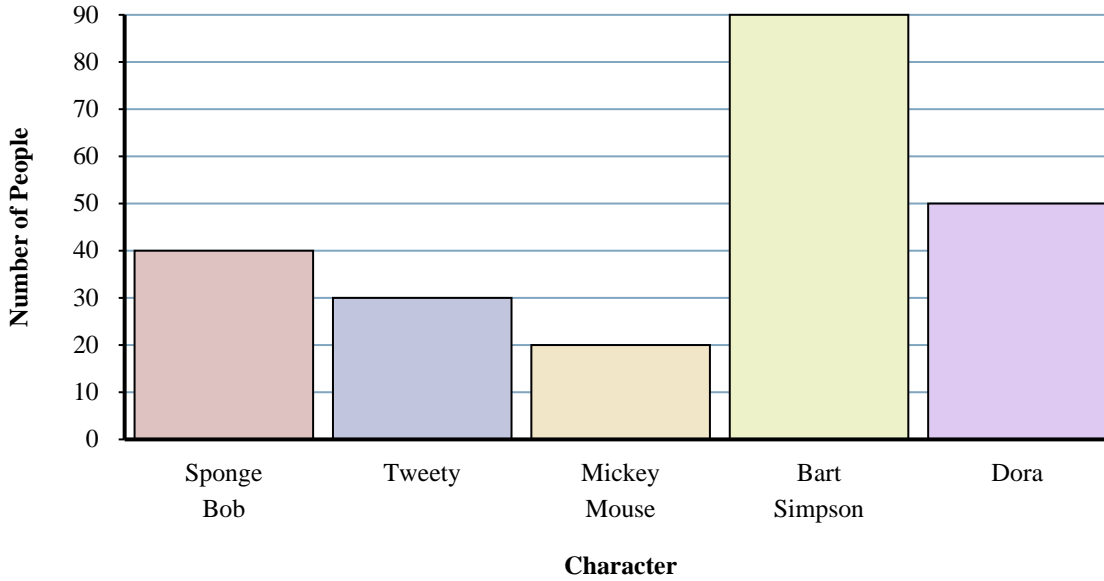

Solve each problem.

Favorite Cartoon Characters

Answers

1. _____
2. _____
3. _____
4. _____
5. _____
6. _____
7. _____
8. _____
9. _____
10. _____

- 1) What is the combined number of people who liked Mickey Mouse and Bart Simpson?
- 2) Did more people like Bart Simpson or Tweety?
- 3) What is the difference in the number of people who liked Dora and the number who liked Tweety?
- 4) How many fewer people liked Sponge Bob than liked Bart Simpson?
- 5) Which character did exactly 30 people say was their favorite?
- 6) How many people total answered the poll?
- 7) How many people liked Dora the best?
- 8) How many more people liked Sponge Bob than liked Mickey Mouse?
- 9) Which character did the largest number of people say was their favorite?
- 10) Which character did the fewest number of people say was their favorite?

Solve each problem.

Favorite Cartoon Characters

- 1) What is the combined number of people who liked Mickey Mouse and Bart Simpson?
- 2) Did more people like Bart Simpson or Tweety?
- 3) What is the difference in the number of people who liked Dora and the number who liked Tweety?
- 4) How many fewer people liked Sponge Bob than liked Bart Simpson?
- 5) Which character did exactly 30 people say was their favorite?
- 6) How many people total answered the poll?
- 7) How many people liked Dora the best?
- 8) How many more people liked Sponge Bob than liked Mickey Mouse?
- 9) Which character did the largest number of people say was their favorite?
- 10) Which character did the fewest number of people say was their favorite?

Answers

1. 110
2. Bart Simpson
3. 20
4. 50
5. Tweety
6. 230
7. 50
8. 20
9. Bart Simpson
10. Mickey Mouse